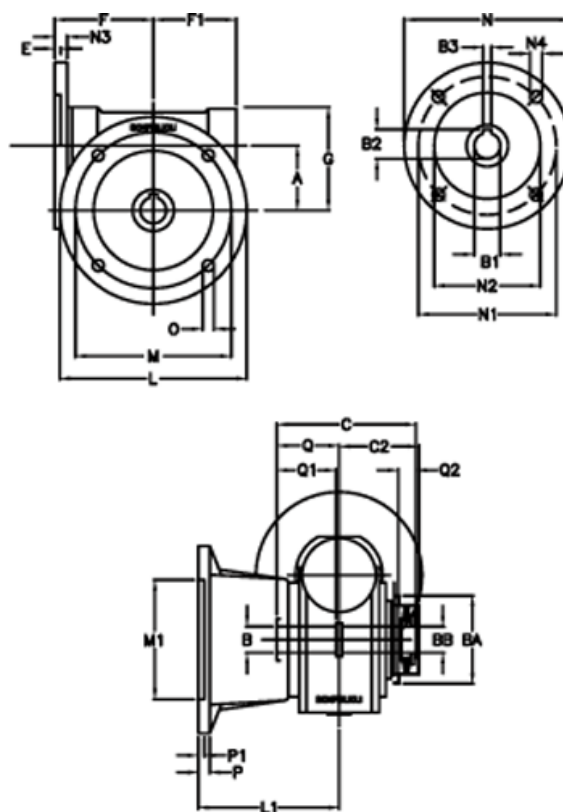

Article number: 390204907062336

Description: Worm Gear with Torque Limiter
VF 49-L2-FA-70 P63B14

Measures

a = 49.5	C2 = 64	m = 90	P = 12
B = 25	Description = VF 49FA-xx-63B14	M1 = 70	P1 = 10
B1 E7 = 11	E = 3	N = 90	Q = 51.0
B2 = 12.8	F = 70	N1 = 75	Q1 = 41
B3 H9 = 4	F1 = 63	N2 = 60	Q2 = 15
BA = 63	g = 80	N3 = 7.0	
BB H7 = 14	L = 125	N4 = 6.0	
C = 105	L1 = 115	O = 10.5	